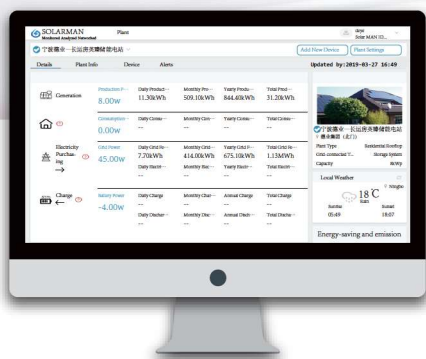

Smart PV Management Platform

Deye residential monitoring solution takes great care to ensure that your PV system is in excellent operation throughout its entire life-cycle. This monitoring solution offer you details information of your power generating plant including Today energy, Monthly energy, yearly energy, total energy etc, through wireless communication with your router to the internet by a smart wifi plug. User can easily access to the monitoring page via PC web or phone APP.

Maximum your energy output while minimizing your costs. Scan the QR code to build your power station !

Clean Power For You

Efficiency

- Open station supports one-click installation and registration;
- Problem support one-click dispatch and navigation.